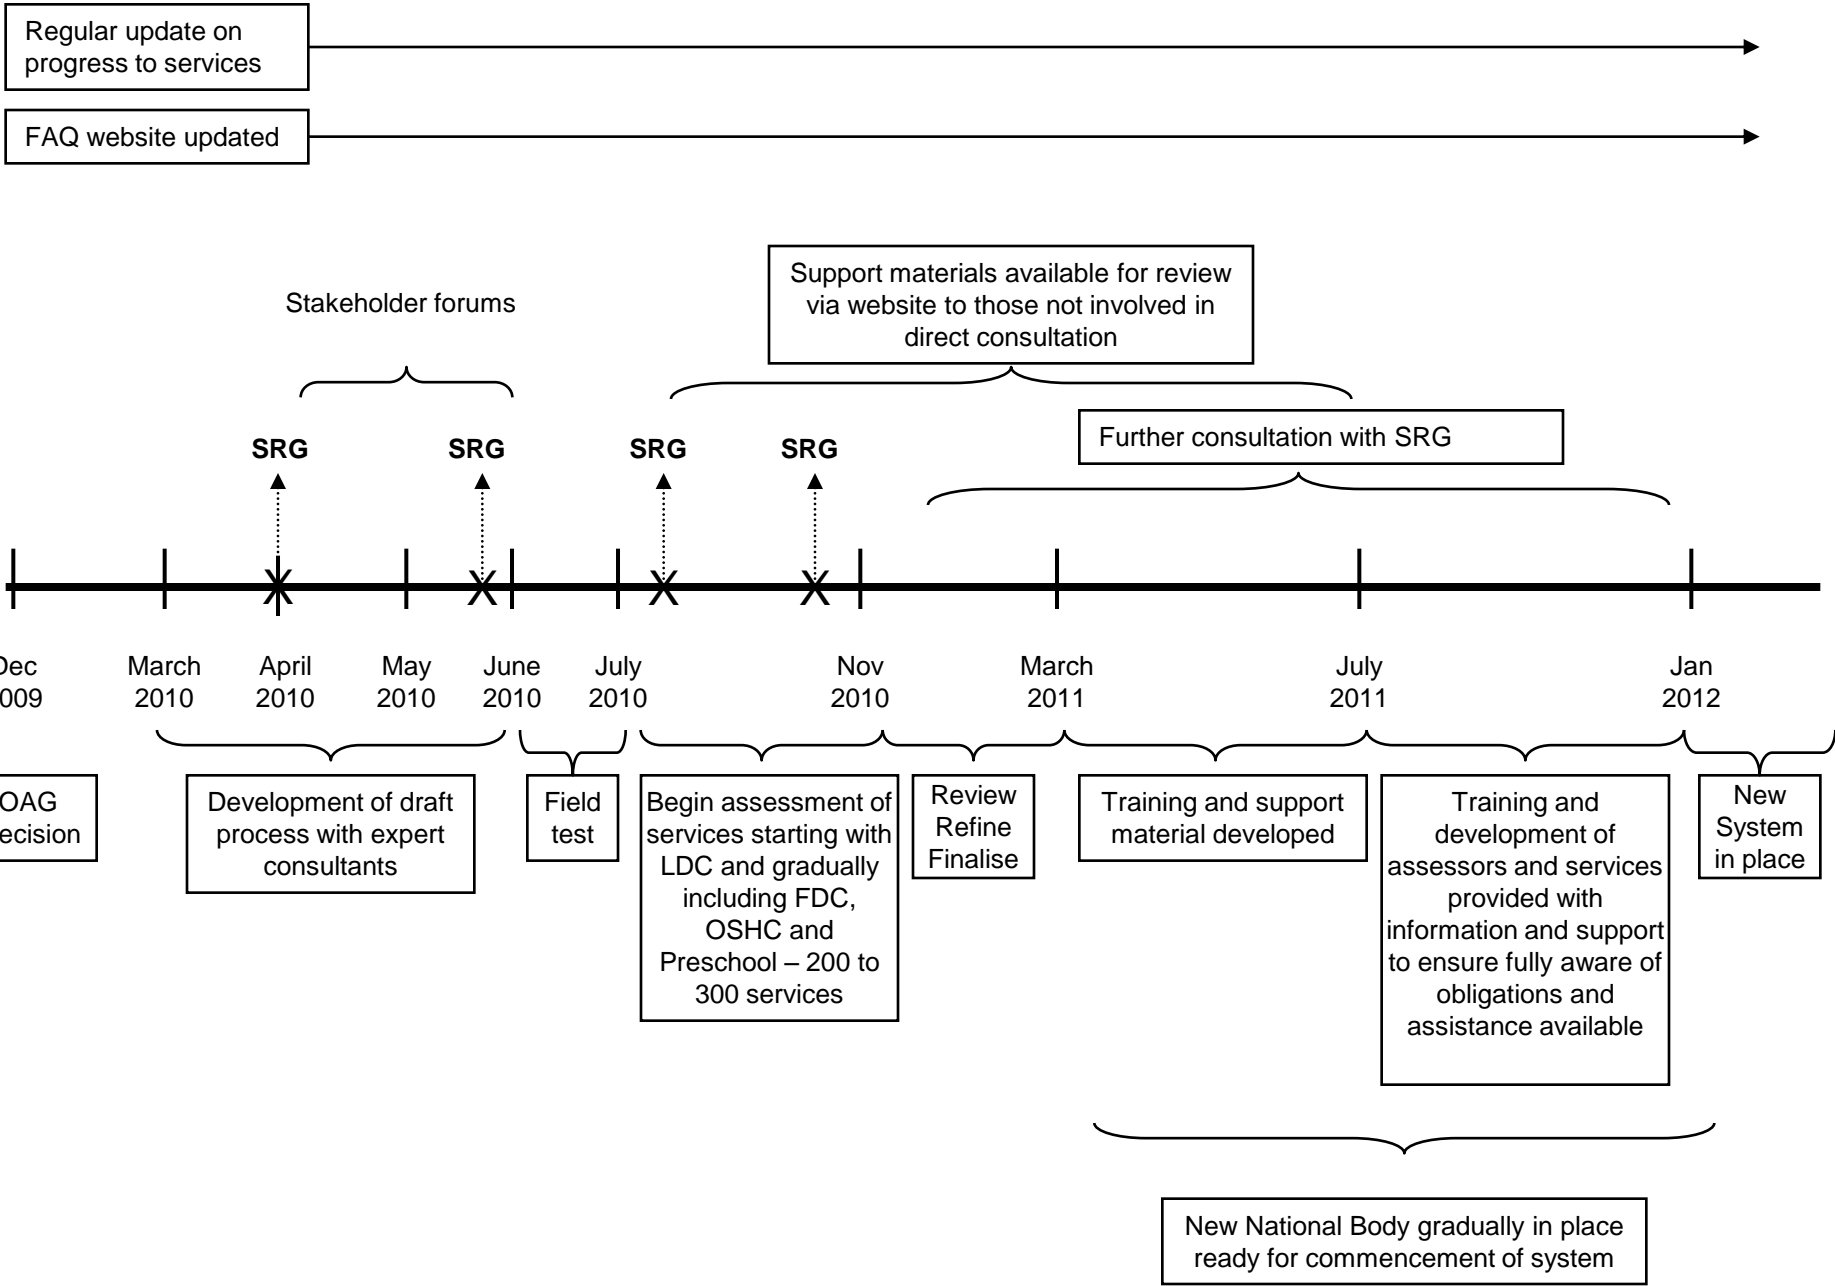

Proposed High Level Process

Proposed Assessment and rating process development

More information

More information on the National Quality Framework can be found at:

www.mychild.com.au

www.deewr.gov.au/earlychildhood

You can provide comments and ask further questions via our Enquiries email at

ececquality@deewr.gov.au