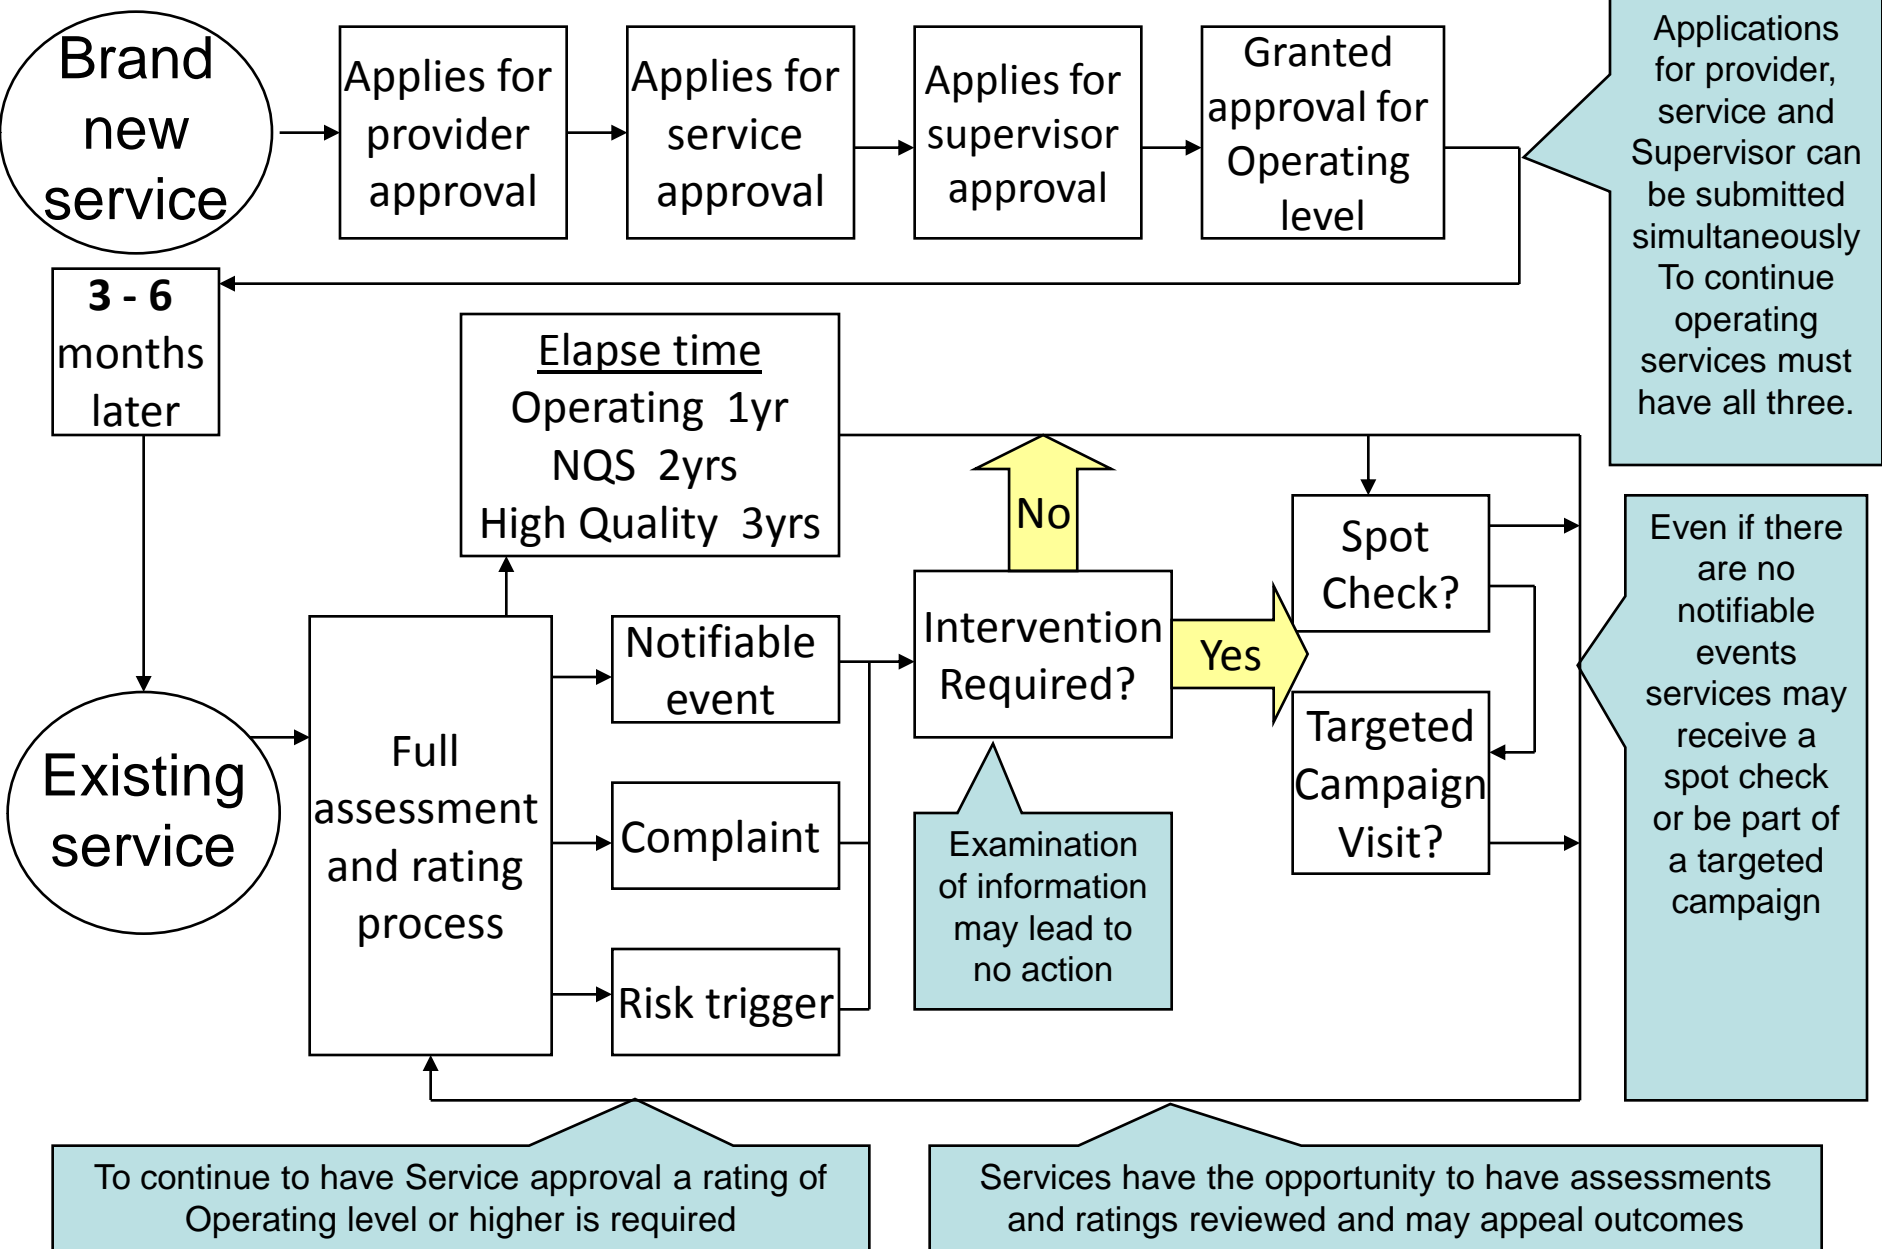

Proposed High Level Process

Proposed Assessment and rating process development

More information

More information on the National Quality Framework can be found at:

www.mychild.com.au

www.deewr.gov.au/earlychildhood